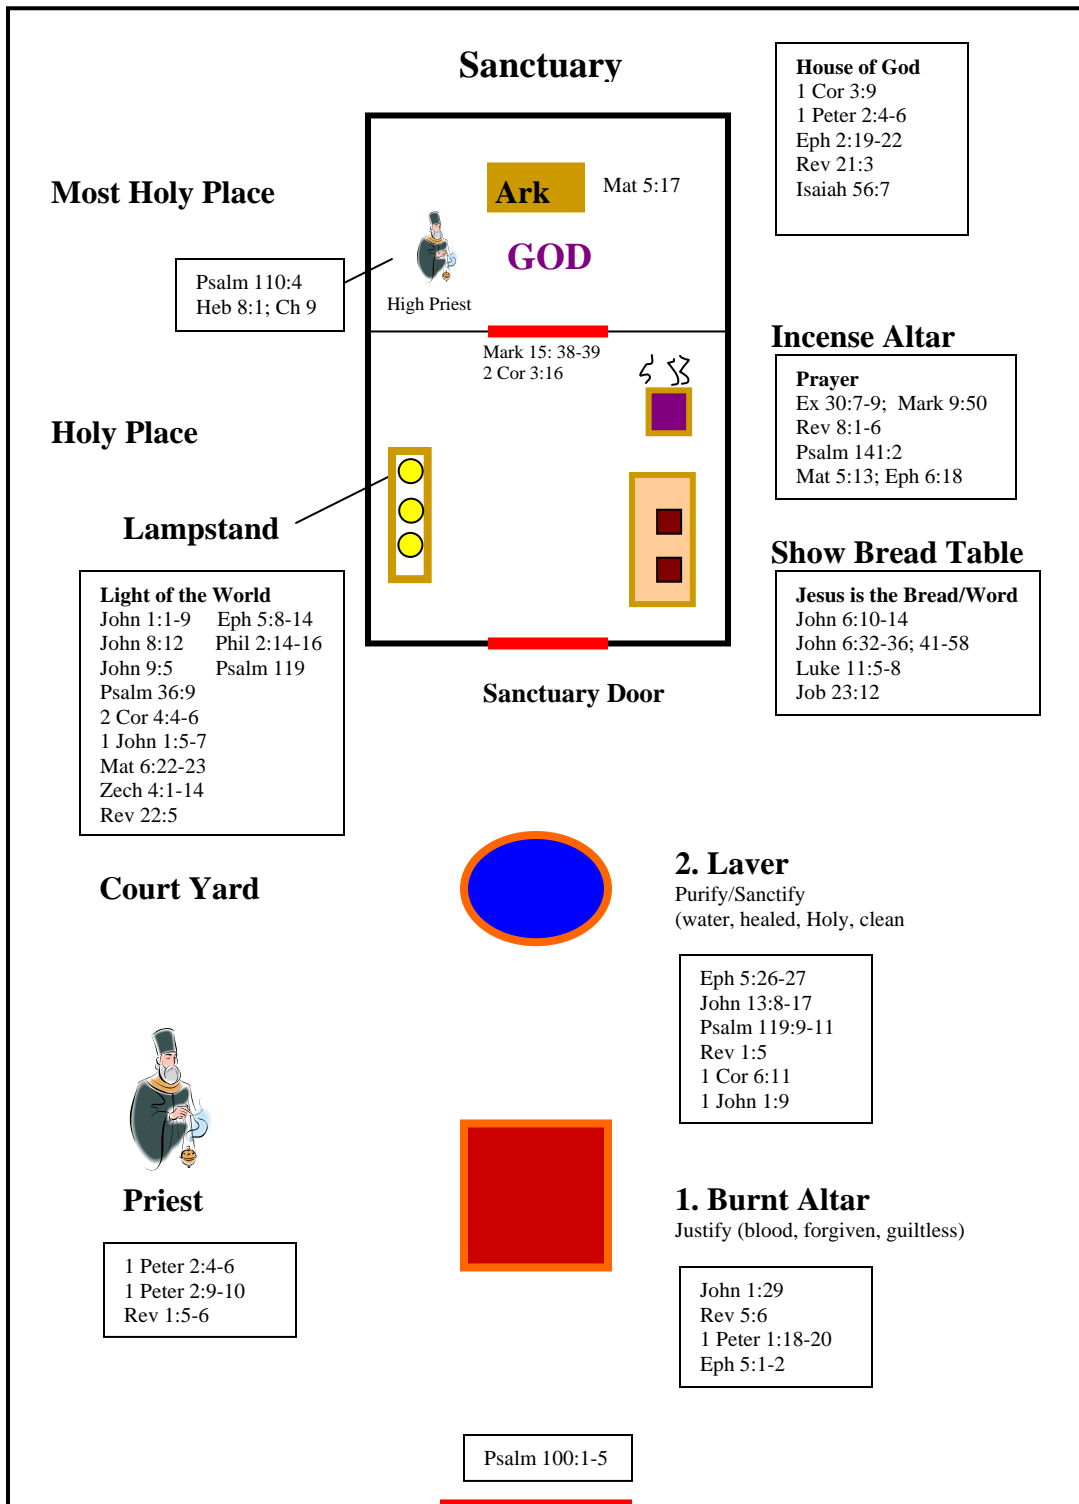

# IA. The Tabernacle: Pattern Given To Moses with Christ Symbolism

**Outer Curtain**

Sin = separation  
Isaiah 59:2  
Romans 3:23

**Israelite**

**Outer Door**

**Jesus is the Door**  
John 10:9  
John 14:6