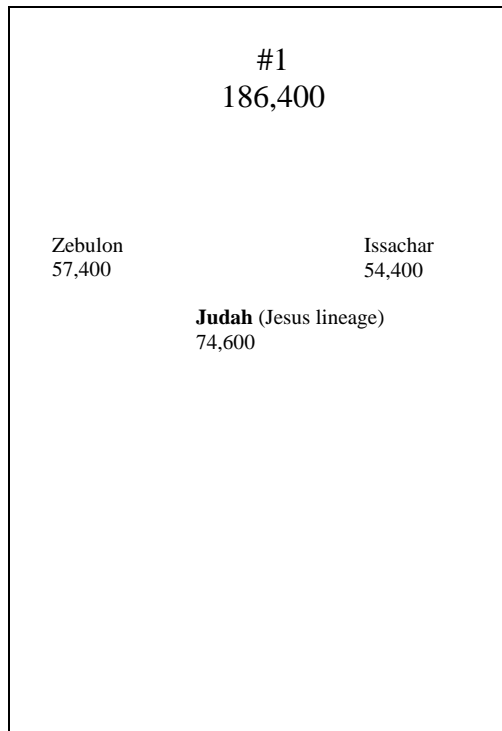

W

S

N

Marching Order:

#1 Judah
Issachar
Zebulun
TABERNACLE
#2 Rueben
Simeon
Gad
HOLY THINGS
#3 Ephraim
Manasseh
Benjamin
#4 Dan
Asher
Napthali

Numbers 2:3
3 On the east, toward the sunrise, the divisions of the camp of Judah NIV

Light shines first on Judah's side and entrance to Tabernacle. Both Jesus

E