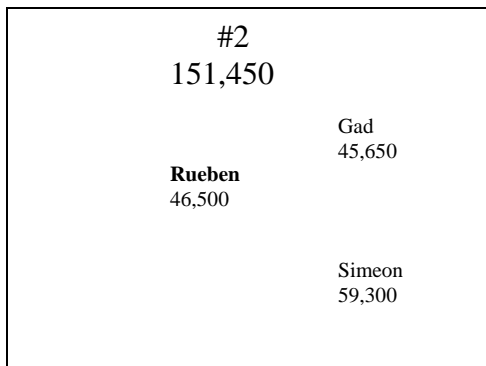

W

S

N

Marching Order:

#1 Judah
Issachar
Zebulun
TABERNACLE
#2 Rueben
Simeon
Gad
HOLY THINGS
#3 Ephraim
Manasseh
Benjamin
#4 Dan
Asher
Napthali

Numbers 2:3
3 On the east, toward the sunrise, the divisions of the camp of Judah NIV

Light shines first on Judah's side and entrance to Tabernacle. Both Jesus

E