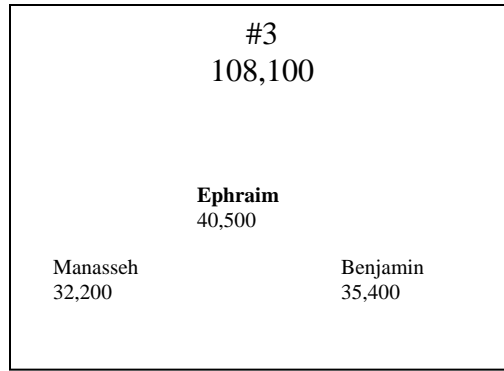

W

S

N

Marching Order:

#1 Judah
Issachar
Zebulun
TABERNACLE
#2 Rueben
Simeon
Gad
HOLY THINGS
#3 Ephraim
Manasseh
Benjamin
#4 Dan
Asher
Napthali

Numbers 2:3
3 On the east, toward the sunrise, the divisions of the camp of Judah NIV

Light shines first on Judah's side and entrance to Tabernacle. Both Jesus

E