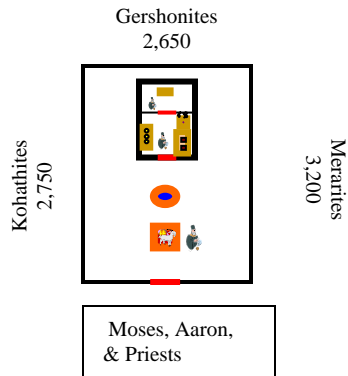

W

S

N

Marching Order:

#1 Judah
Issachar
Zebulun
TABERNACLE
#2 Rueben
Simeon
Gad
HOLY THINGS
#3 Ephraim
Manasseh
Benjamin
#4 Dan
Asher
Napthali

Numbers 2:3
3 On the east, toward the sunrise, the divisions of the camp of Judah NIV

Light shines first on Judah's side and entrance to Tabernacle. Both Jesus

E