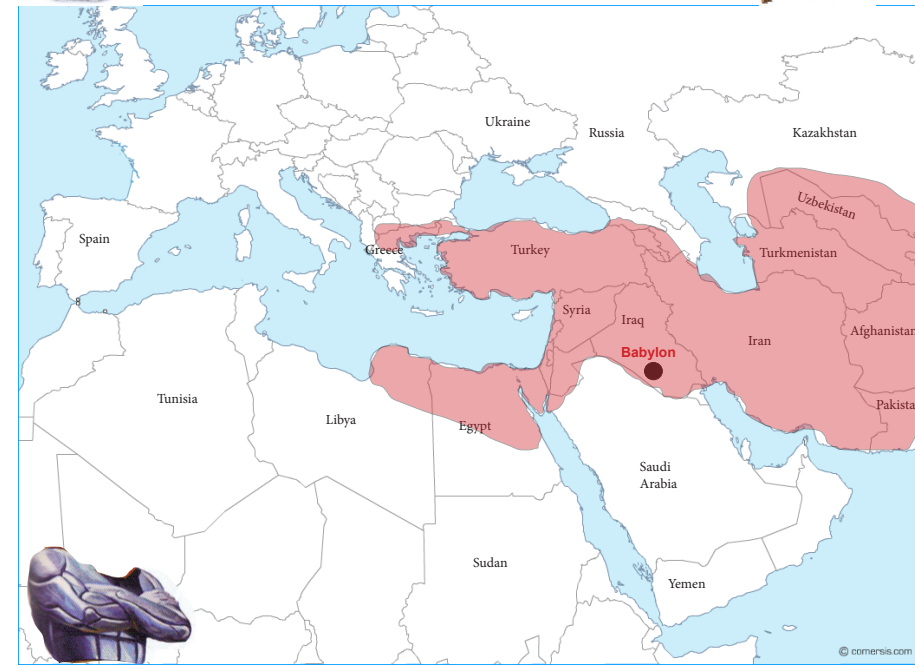

# Major Beast Empires Through Time

 Babylonian Empire c. 600 BC

 Medo-Persian Empire c. 530 BC 

 Alexandrian Greek Empire c. 323 BC 

Roman Empire c. 70AD

 Islamic Caliphate - Ottoman Empire c. 632-1923