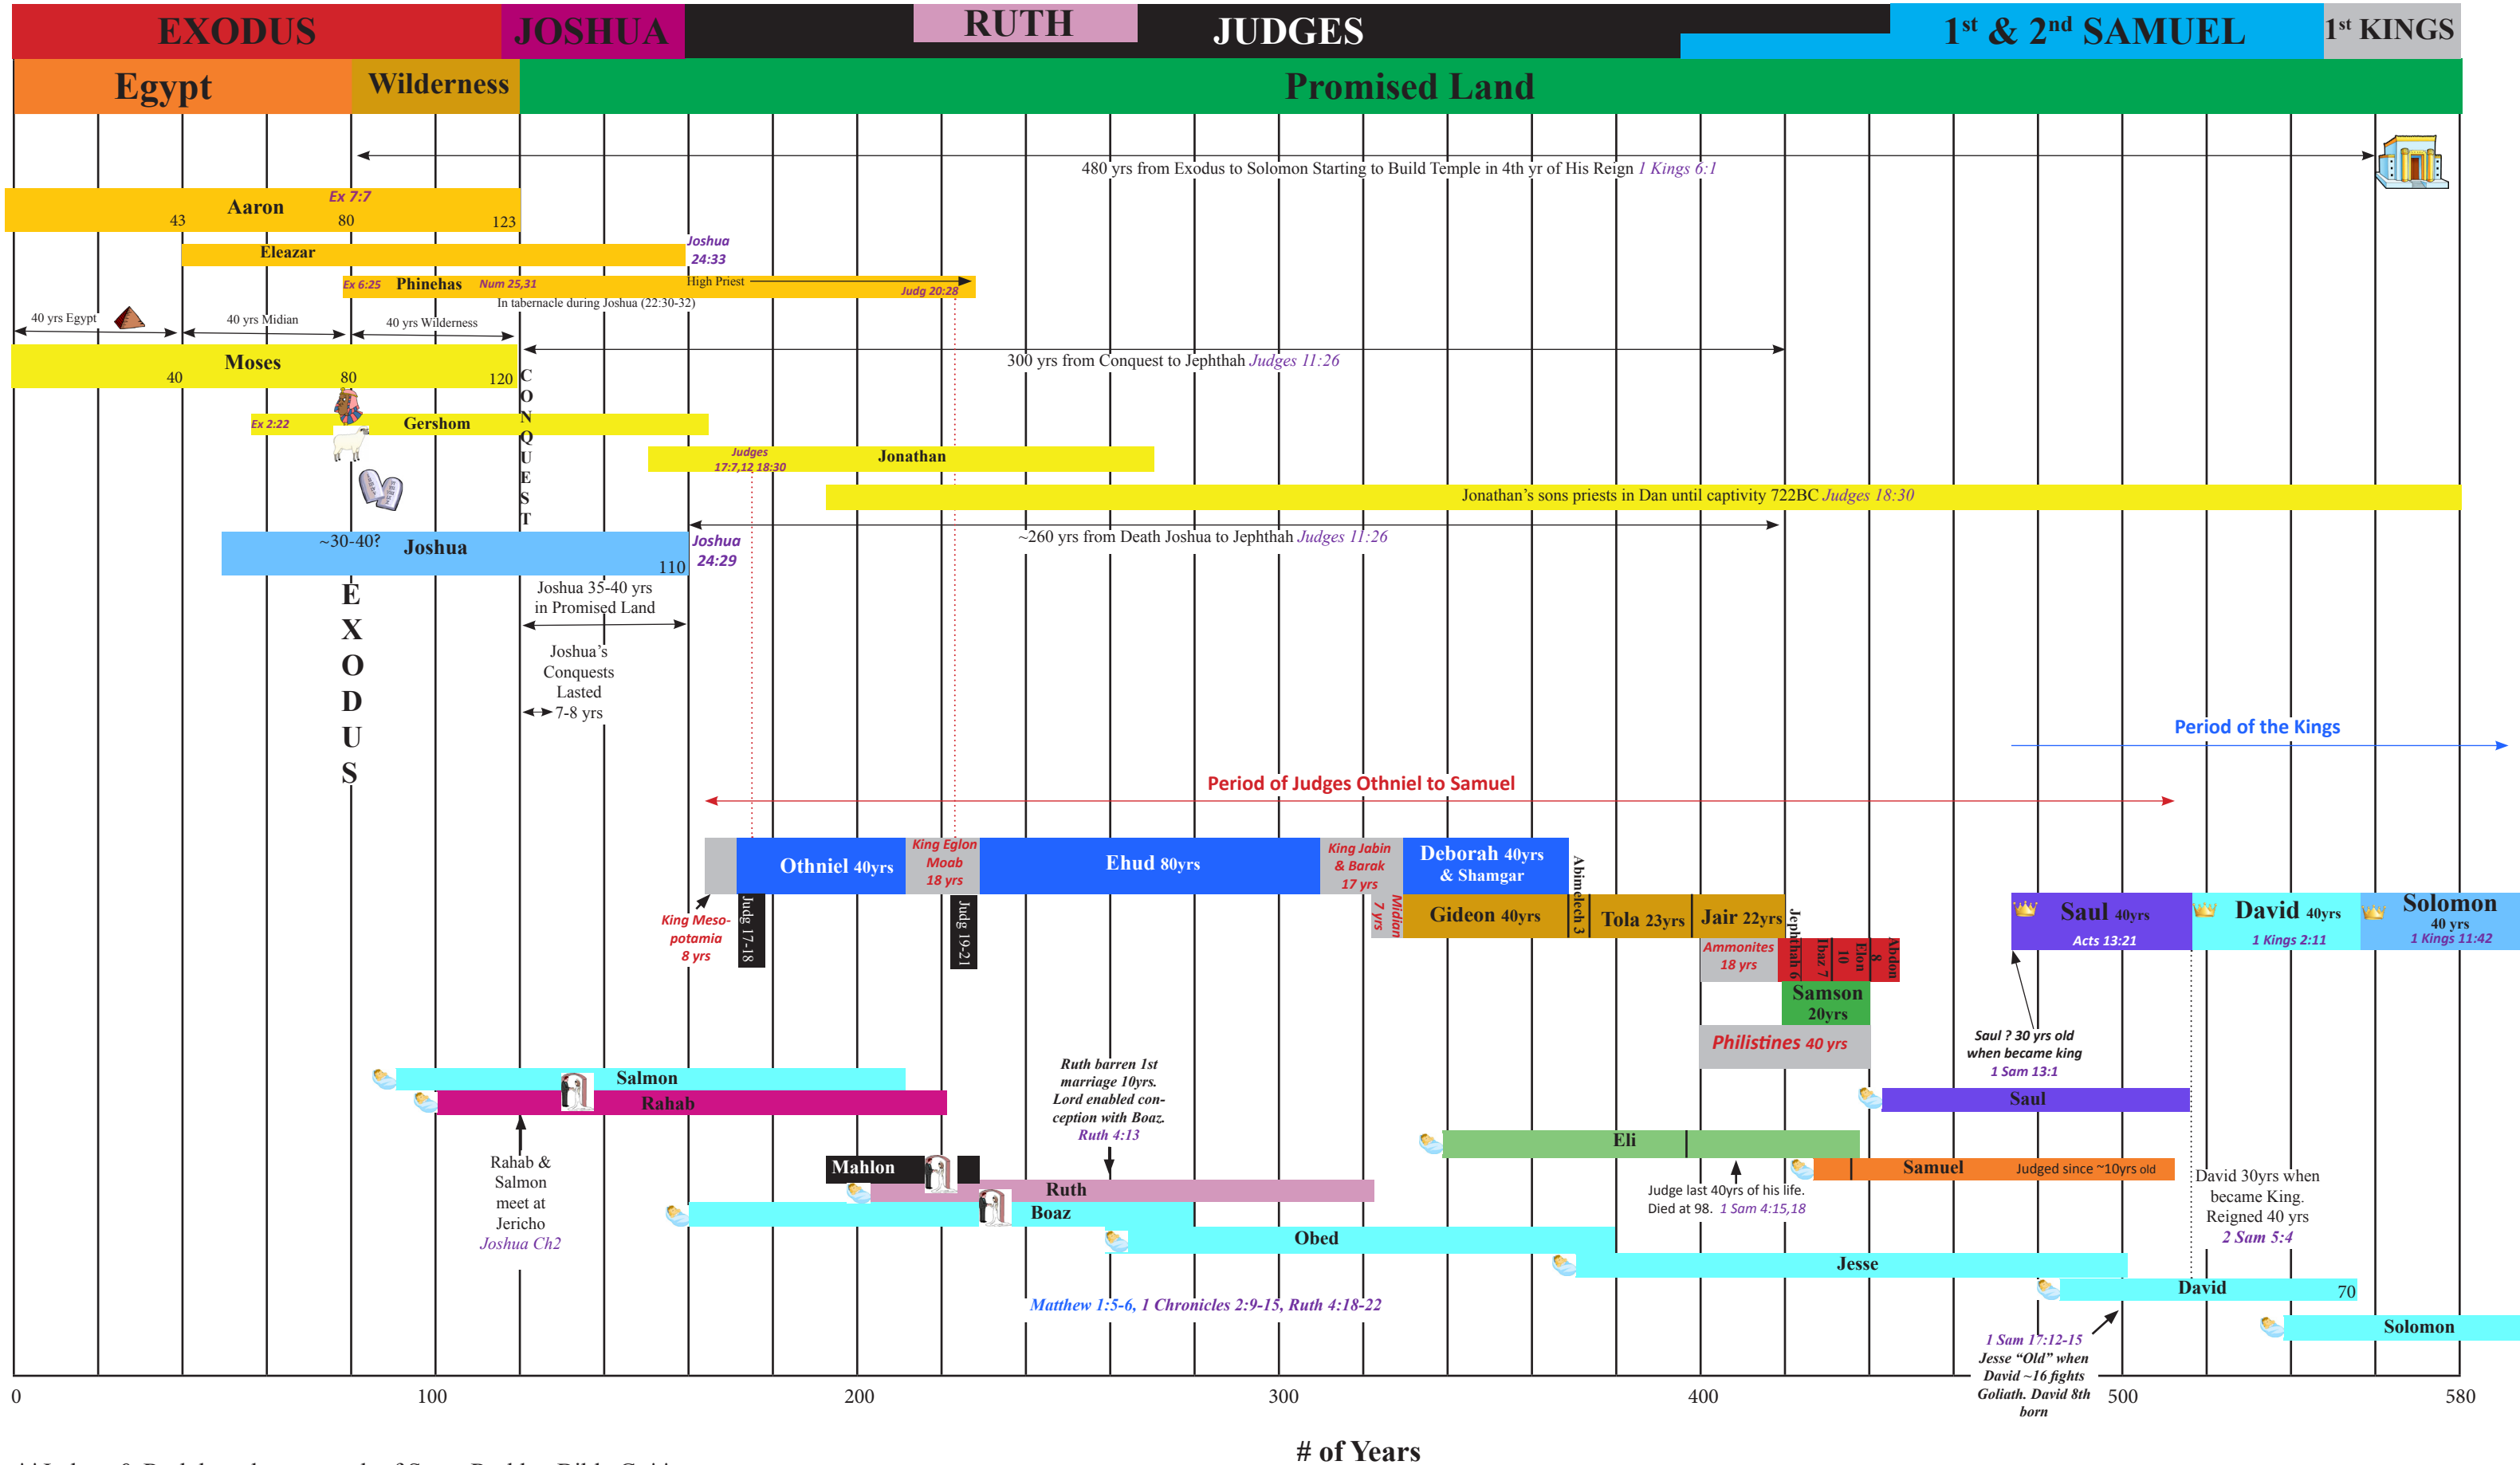

Exodus to Judges to Solomon Timeline

Judges & Ruth based upon work of Steve Rudd at Bible.Ca